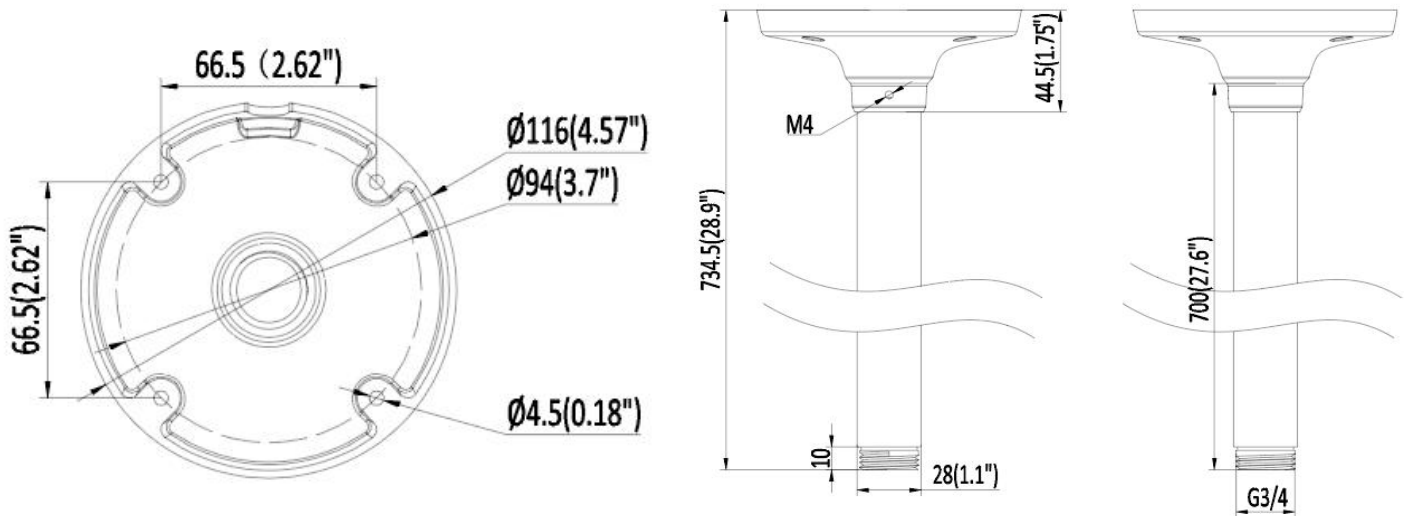

Pendant Mount Bracket

Characteristics	
Colour	White
Material	Aluminum Alloy
Dimensions	Φ 116 × 734.5 mm (Φ 4.57" × 28.9")
Weight	2.36 lb / 1084g

Dimensions

* Design and specifications are subjects to change without notice.